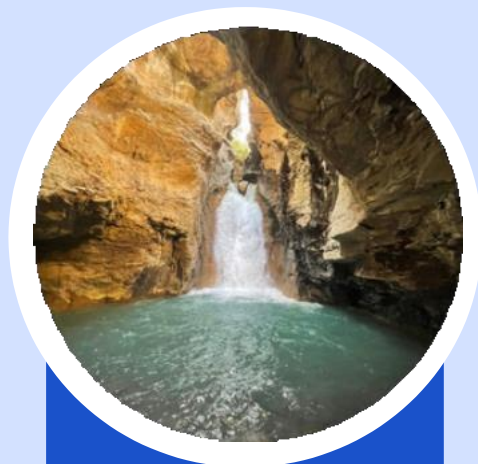

## **Buena Vista del Rincón**

- Private transportation.
- Canopy tour
- Aerial Bridges
- Lunch
- Hot Springs
- Horseback riding

**\$170** / Person

## **Borinquen Mountain Resort & Spa**

- Private transportation
- Lunch
- Hot Springs and volcanic mud
- Horseback riding
- Hike to a waterfall
- Canopy tour

**\$210** / Person